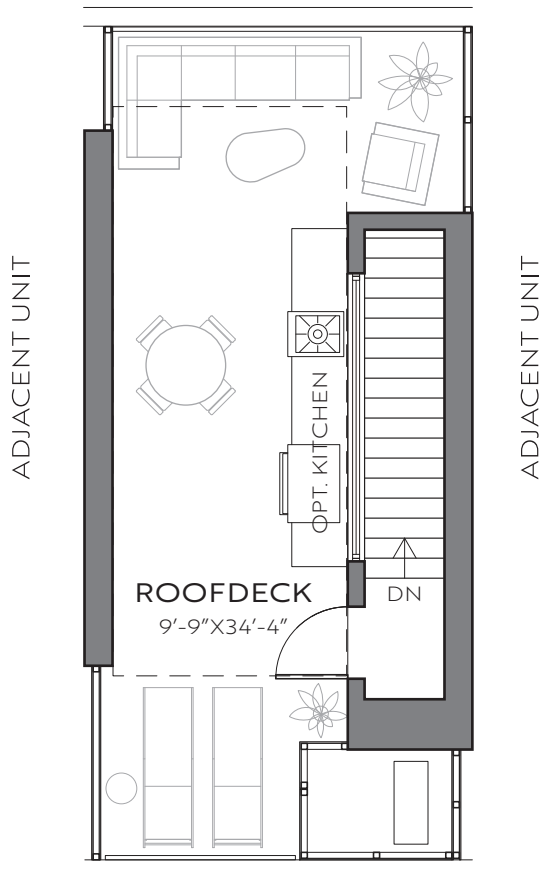

DISCLAIMER
 Floor plans are an artist's rendering. All dimensions are approximate.
 Actual product and specification may vary in dimension or detail.
 Please see a representative for details.

Three Bedroom
Three Bathroom
1,631 S.F. of Living Space
432 S.F. of Rooftop Deck

PICEA
 RESIDENCES

2540 SPRUCE Unit E

2nd Floor

DISCLAIMER
 Floor plans are an artist's rendering. All dimensions are approximate.
 Actual product and specification may vary in dimension or detail.
 Please see a representative for details.

Three Bedroom
Three Bathroom
1,631 S.F. of Living Space
432 S.F. of Rooftop Deck

DISCLAIMER
 Floor plans are an artist's rendering. All dimensions are approximate.
 Actual product and specification may vary in dimension or detail.
 Please see a representative for details.