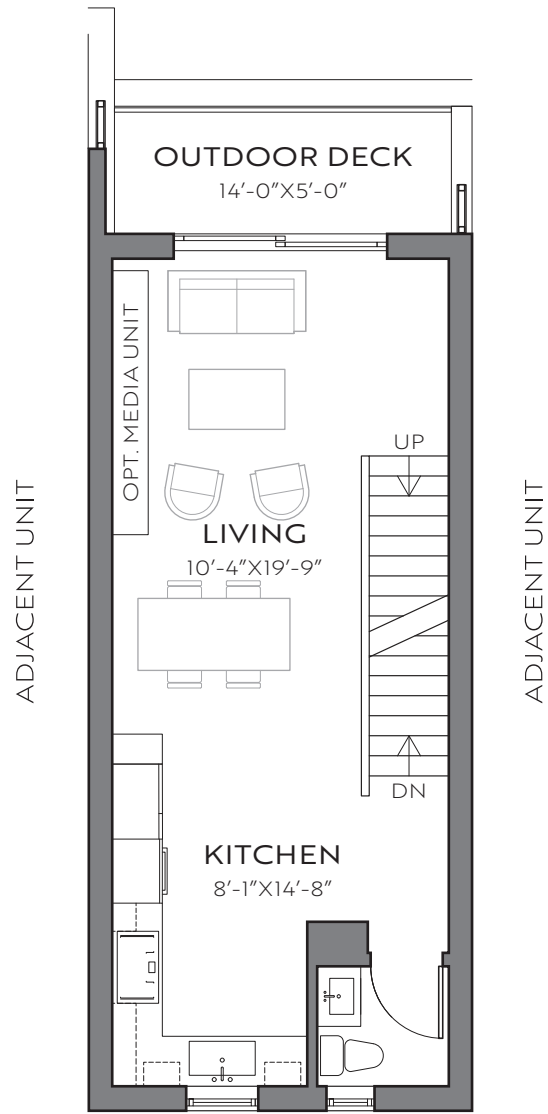

DISCLAIMER
 Floor plans are an artist's rendering. All dimensions are approximate.
 Actual product and specification may vary in dimension or detail.
 Please see a representative for details.

Three Bedroom
Three Bathroom
1,631 S.F. of Living Space
432 S.F. of Rooftop Deck

PICEA
 RESIDENCES

2540 SPRUCE Unit E

2nd Floor

DISCLAIMER
 Floor plans are an artist's rendering. All dimensions are approximate.
 Actual product and specification may vary in dimension or detail.
 Please see a representative for details.

Three Bedroom
Three Bathroom
1,631 S.F. of Living Space
432 S.F. of Rooftop Deck

DISCLAIMER
 Floor plans are an artist's rendering. All dimensions are approximate.
 Actual product and specification may vary in dimension or detail.
 Please see a representative for details.