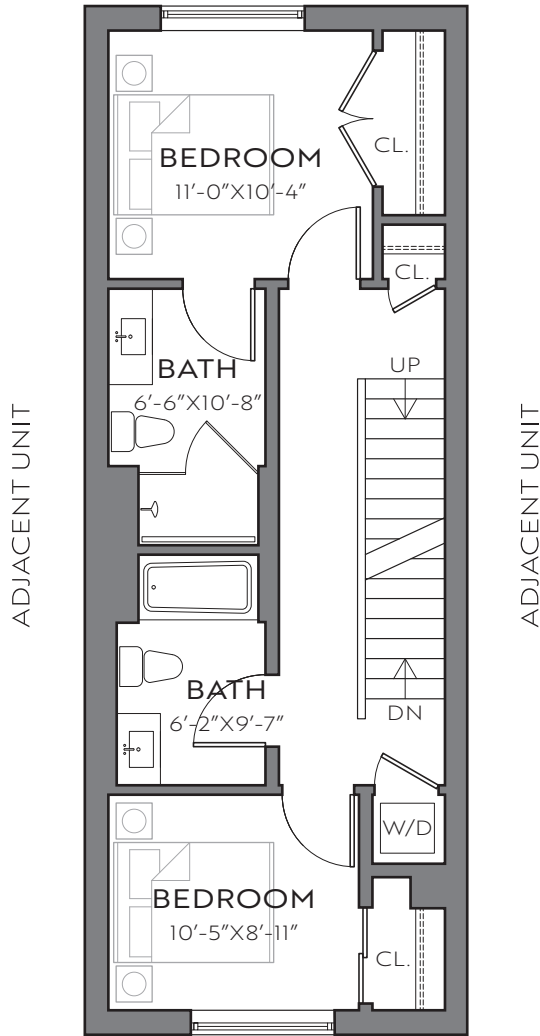

DISCLAIMER
 Floor plans are an artist's rendering. All dimensions are approximate.
 Actual product and specification may vary in dimension or detail.
 Please see a representative for details.

Three Bedroom
Three Bathroom
1,631 S.F. of Living Space
432 S.F. of Rooftop Deck

PICEA
 RESIDENCES

2540 SPRUCE Unit E

2nd Floor

DISCLAIMER
 Floor plans are an artist's rendering. All dimensions are approximate.
 Actual product and specification may vary in dimension or detail.
 Please see a representative for details.

Three Bedroom
Three Bathroom
1,631 S.F. of Living Space
432 S.F. of Rooftop Deck

DISCLAIMER
 Floor plans are an artist's rendering. All dimensions are approximate.
 Actual product and specification may vary in dimension or detail.
 Please see a representative for details.