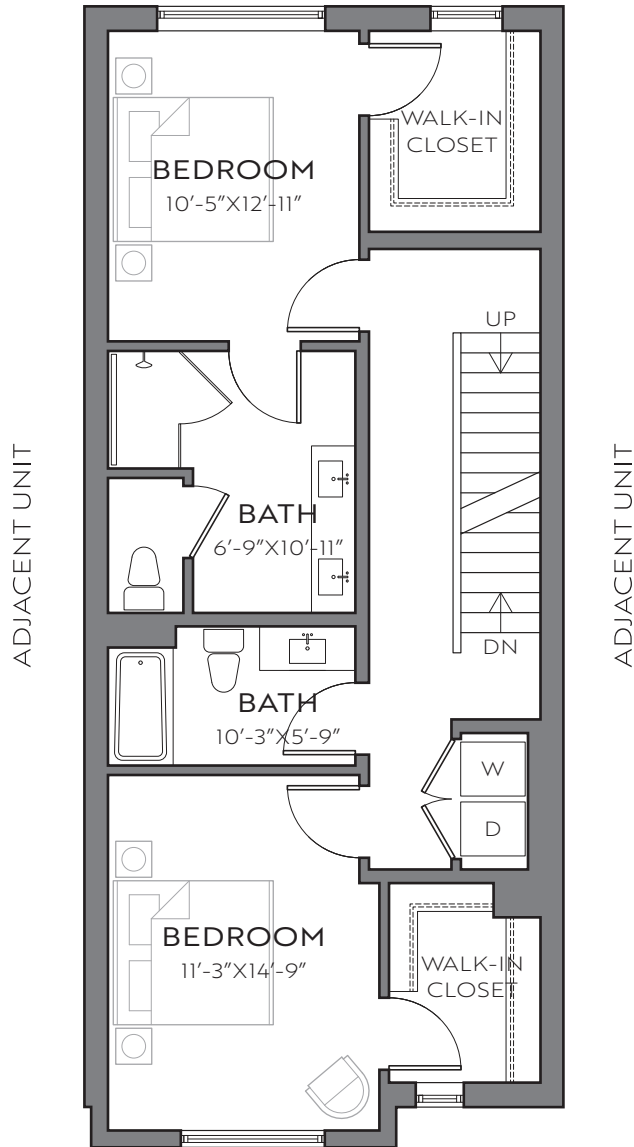

DISCLAIMER
 Floor plans are an artist's rendering. All dimensions are approximate.
 Actual product and specification may vary in dimension or detail.
 Please see a representative for details.

Three Bedroom
Four Bathroom
2,230 S.F. of Living Space
666 S.F. of Rooftop Deck

PICEA
 RESIDENCES

2540 SPRUCE Unit C

1st Floor

DISCLAIMER
 Floor plans are an artist's rendering. All dimensions are approximate.
 Actual product and specification may vary in dimension or detail.
 Please see a representative for details.

Three Bedroom
Four Bathroom
2,230 S.F. of Living Space
666 S.F. of Rooftop Deck

DISCLAIMER
 Floor plans are an artist's rendering. All dimensions are approximate.
 Actual product and specification may vary in dimension or detail.
 Please see a representative for details.