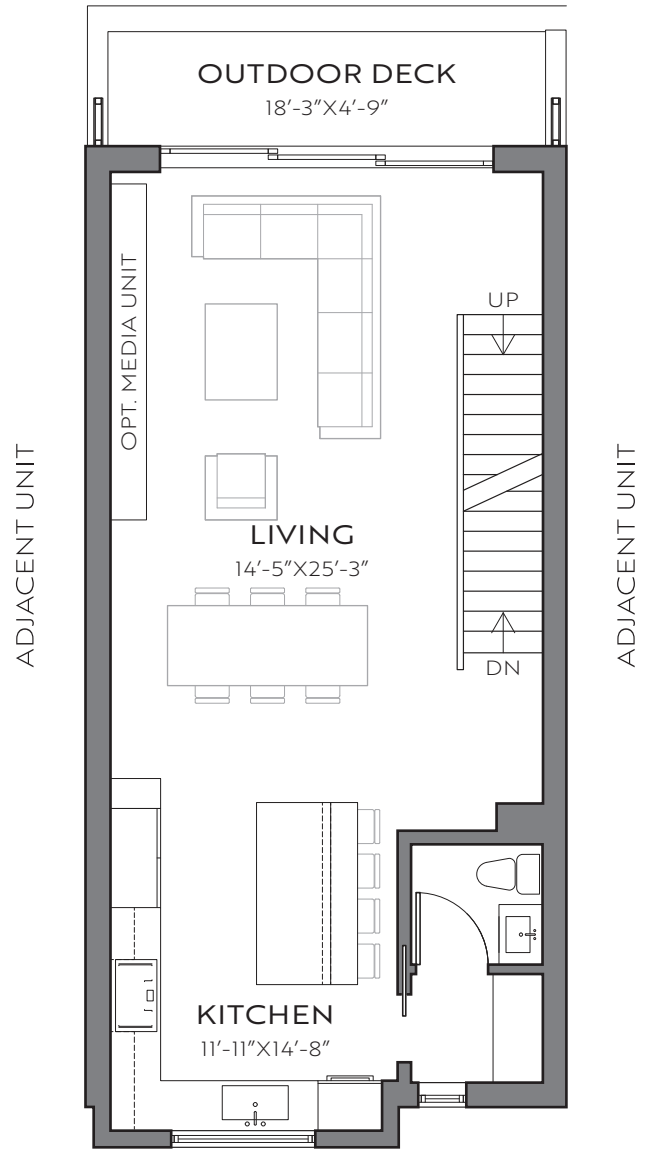

DISCLAIMER
 Floor plans are an artist's rendering. All dimensions are approximate.
 Actual product and specification may vary in dimension or detail.
 Please see a representative for details.

Three Bedroom
Four Bathroom
2,230 S.F. of Living Space
666 S.F. of Rooftop Deck

PICEA
 RESIDENCES

2540 SPRUCE Unit C

1st Floor

DISCLAIMER
 Floor plans are an artist's rendering. All dimensions are approximate.
 Actual product and specification may vary in dimension or detail.
 Please see a representative for details.

Three Bedroom
Four Bathroom
2,230 S.F. of Living Space
666 S.F. of Rooftop Deck

DISCLAIMER
 Floor plans are an artist's rendering. All dimensions are approximate.
 Actual product and specification may vary in dimension or detail.
 Please see a representative for details.