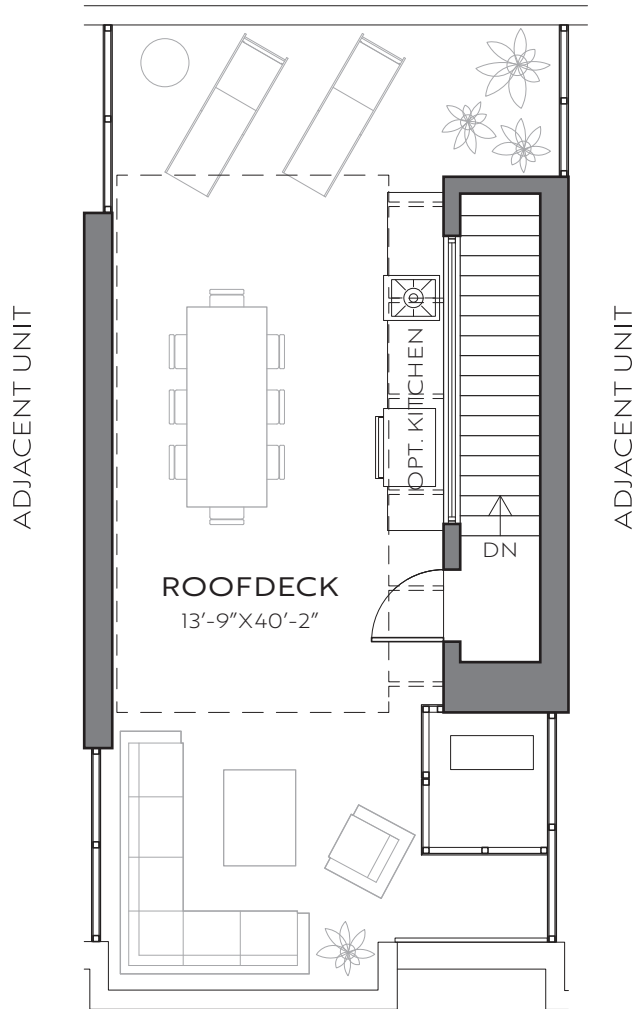

DISCLAIMER
 Floor plans are an artist's rendering. All dimensions are approximate.
 Actual product and specification may vary in dimension or detail.
 Please see a representative for details.

Three Bedroom
Four Bathroom
2,230 S.F. of Living Space
666 S.F. of Rooftop Deck

PICEA
 RESIDENCES

2540 SPRUCE Unit C

1st Floor

DISCLAIMER
 Floor plans are an artist's rendering. All dimensions are approximate.
 Actual product and specification may vary in dimension or detail.
 Please see a representative for details.

Three Bedroom
Four Bathroom
2,230 S.F. of Living Space
666 S.F. of Rooftop Deck

DISCLAIMER
 Floor plans are an artist's rendering. All dimensions are approximate.
 Actual product and specification may vary in dimension or detail.
 Please see a representative for details.