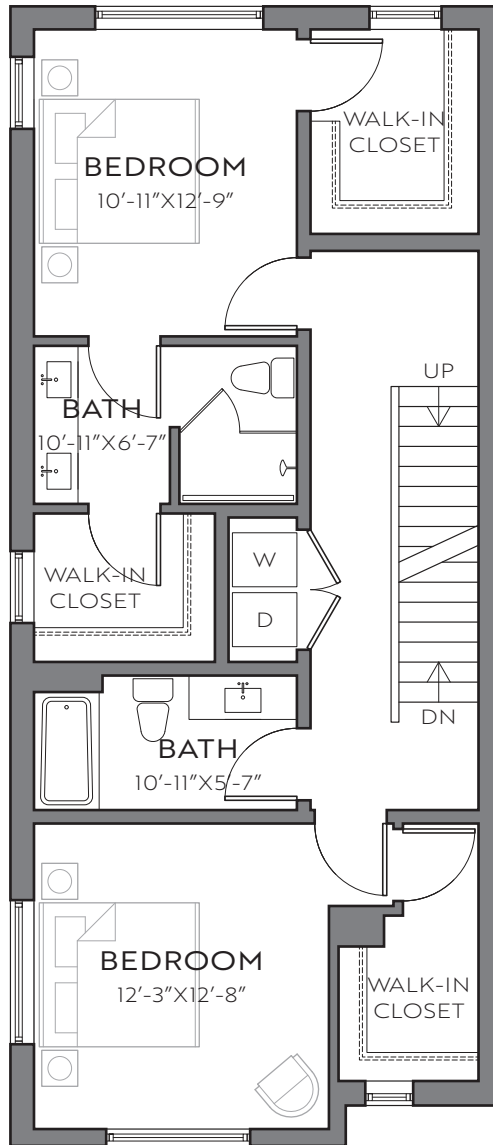

ADJACENT UNIT

DISCLAIMER
 Floor plans are an artist's rendering. All dimensions are approximate.
 Actual product and specification may vary in dimension or detail.
 Please see a representative for details.

Three Bedroom
Four Bathroom
2,376 S.F. of Living Space
723 S.F. of Rooftop Deck

ADJACENT UNIT

DISCLAIMER
 Floor plans are an artist's rendering. All dimensions are approximate.
 Actual product and specification may vary in dimension or detail.
 Please see a representative for details.

Three Bedroom
Four Bathroom
2,376 S.F. of Living Space
723 S.F. of Rooftop Deck

DISCLAIMER
 Floor plans are an artist's rendering. All dimensions are approximate.
 Actual product and specification may vary in dimension or detail.
 Please see a representative for details.