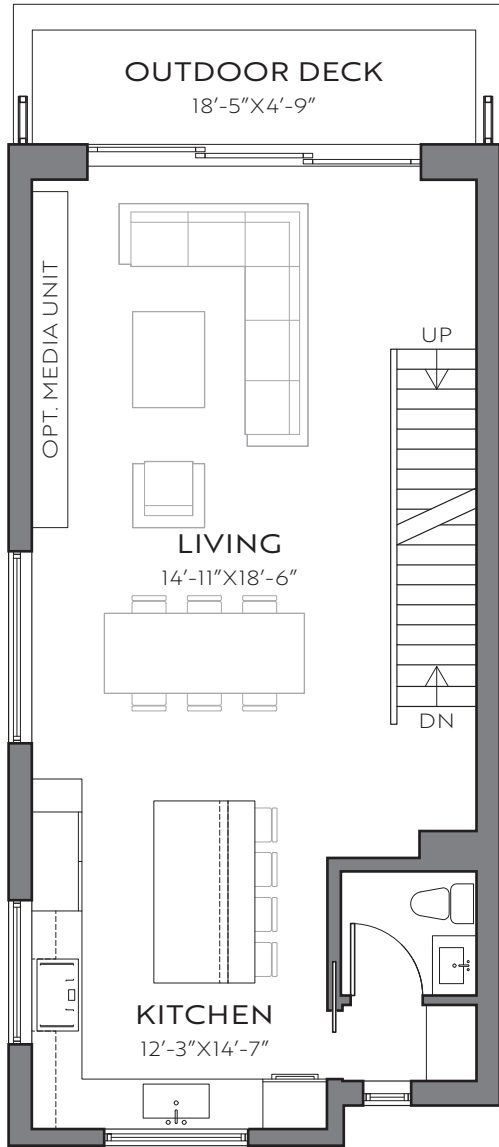

ADJACENT UNIT

DISCLAIMER
 Floor plans are an artist's rendering. All dimensions are approximate.
 Actual product and specification may vary in dimension or detail.
 Please see a representative for details.

Three Bedroom
Four Bathroom
2,376 S.F. of Living Space
723 S.F. of Rooftop Deck

ADJACENT UNIT

DISCLAIMER
 Floor plans are an artist's rendering. All dimensions are approximate.
 Actual product and specification may vary in dimension or detail.
 Please see a representative for details.

Three Bedroom
Four Bathroom
2,376 S.F. of Living Space
723 S.F. of Rooftop Deck

DISCLAIMER
 Floor plans are an artist's rendering. All dimensions are approximate.
 Actual product and specification may vary in dimension or detail.
 Please see a representative for details.