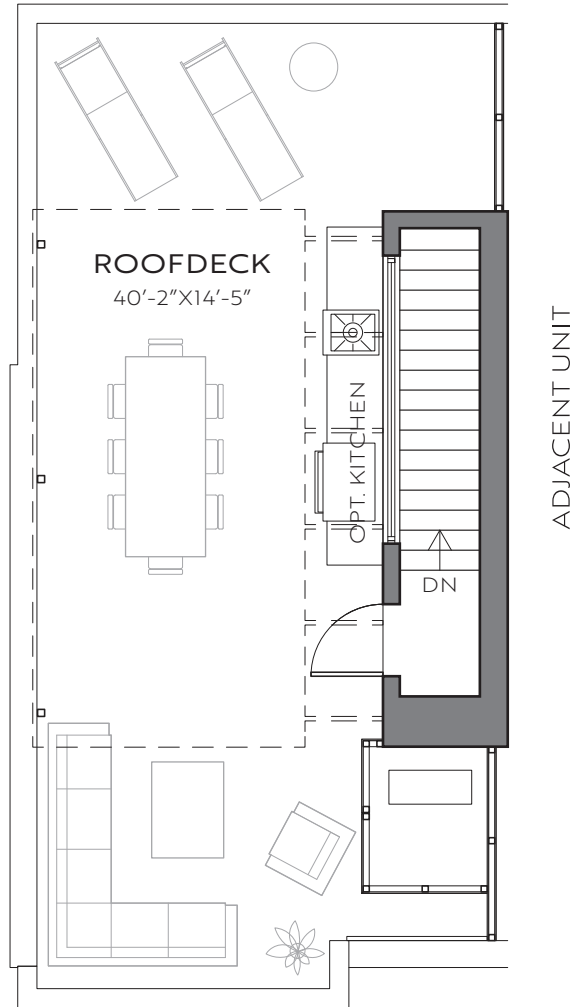

ADJACENT UNIT

DISCLAIMER
 Floor plans are an artist's rendering. All dimensions are approximate.
 Actual product and specification may vary in dimension or detail.
 Please see a representative for details.

Three Bedroom
Four Bathroom
2,376 S.F. of Living Space
723 S.F. of Rooftop Deck

ADJACENT UNIT

DISCLAIMER
 Floor plans are an artist's rendering. All dimensions are approximate.
 Actual product and specification may vary in dimension or detail.
 Please see a representative for details.

Three Bedroom
Four Bathroom
2,376 S.F. of Living Space
723 S.F. of Rooftop Deck

DISCLAIMER
 Floor plans are an artist's rendering. All dimensions are approximate.
 Actual product and specification may vary in dimension or detail.
 Please see a representative for details.